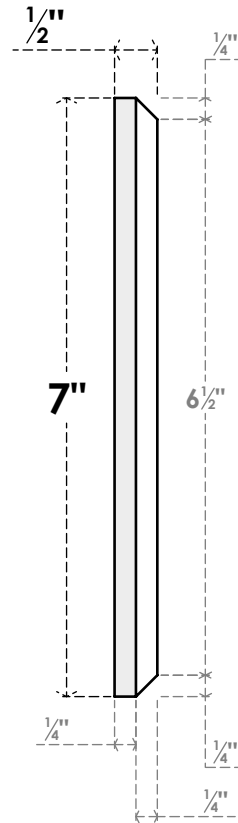

# ROSP070X070X050SDG07

7"W X 7"H X 1/2"P STANDARD SEDGWICK STAR ROSETTE WITH BEVELED EDGE, ARCHITECTURAL GRADE PVC

**FRONT**

**SIDE**

EKENA MILLWORK  
2300 WEST MAIN ST.  
CLARKSVILLE, TX 75426  
TOLL FREE: 866-607-0453  
WWW.EKENAMILLWORK.COM

**NOTES**

1. INSTALLATION TO BE COMPLETED IN ACCORDANCE WITH MANUFACTURER'S SPECIFICATIONS.
2. DRAWING MAY NOT BE TO SCALE
3. THIS DRAWING IS INTENDED FOR DESIGN AND PLANNING PURPOSES ONLY.
4. ALL INFORMATION CONTAINED HEREIN WAS CURRENT AT THE TIME OF DEVELOPMENT BUT MUST BE REVIEWED AND APPROVED BY THE PRODUCT MANUFACTURER TO BE CONSIDERED ACCURATE.
5. ARCHITECTURAL GRADE PVC PRODUCTS ARE MADE FROM EXPANDED CELLULAR PVC AND COME NATURALLY WHITE BUT MAY BE PAINTED