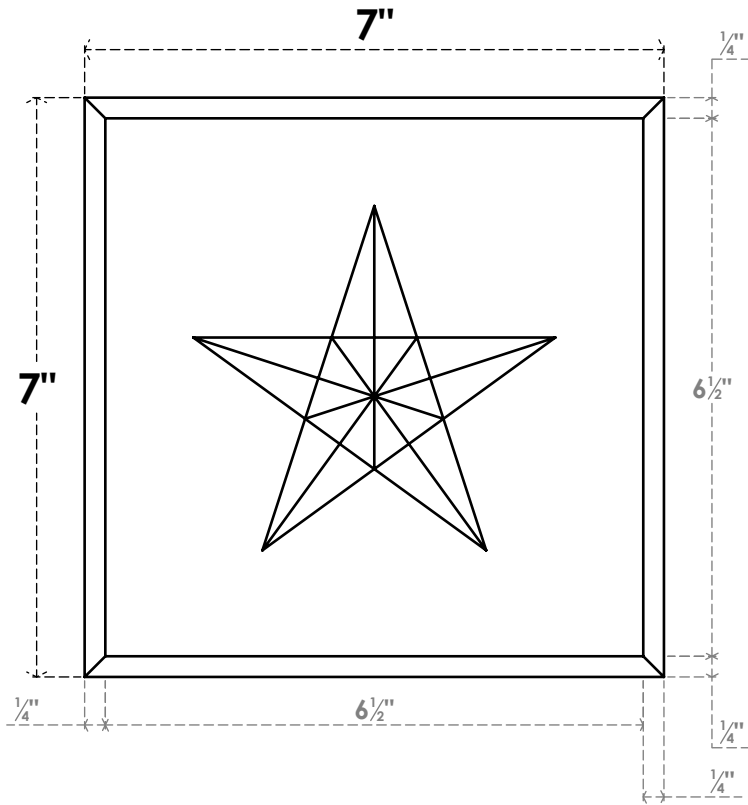

# ROSP070X070X050SDG07

7"W X 7"H X 1/2"P STANDARD SEDGWICK STAR ROSETTE WITH BEVELED EDGE, ARCHITECTURAL GRADE PVC

**FRONT**

**SIDE**

EKENA MILLWORK  
2300 WEST MAIN ST.  
CLARKSVILLE, TX 75426  
TOLL FREE: 866-607-0453  
WWW.EKENAMILLWORK.COM